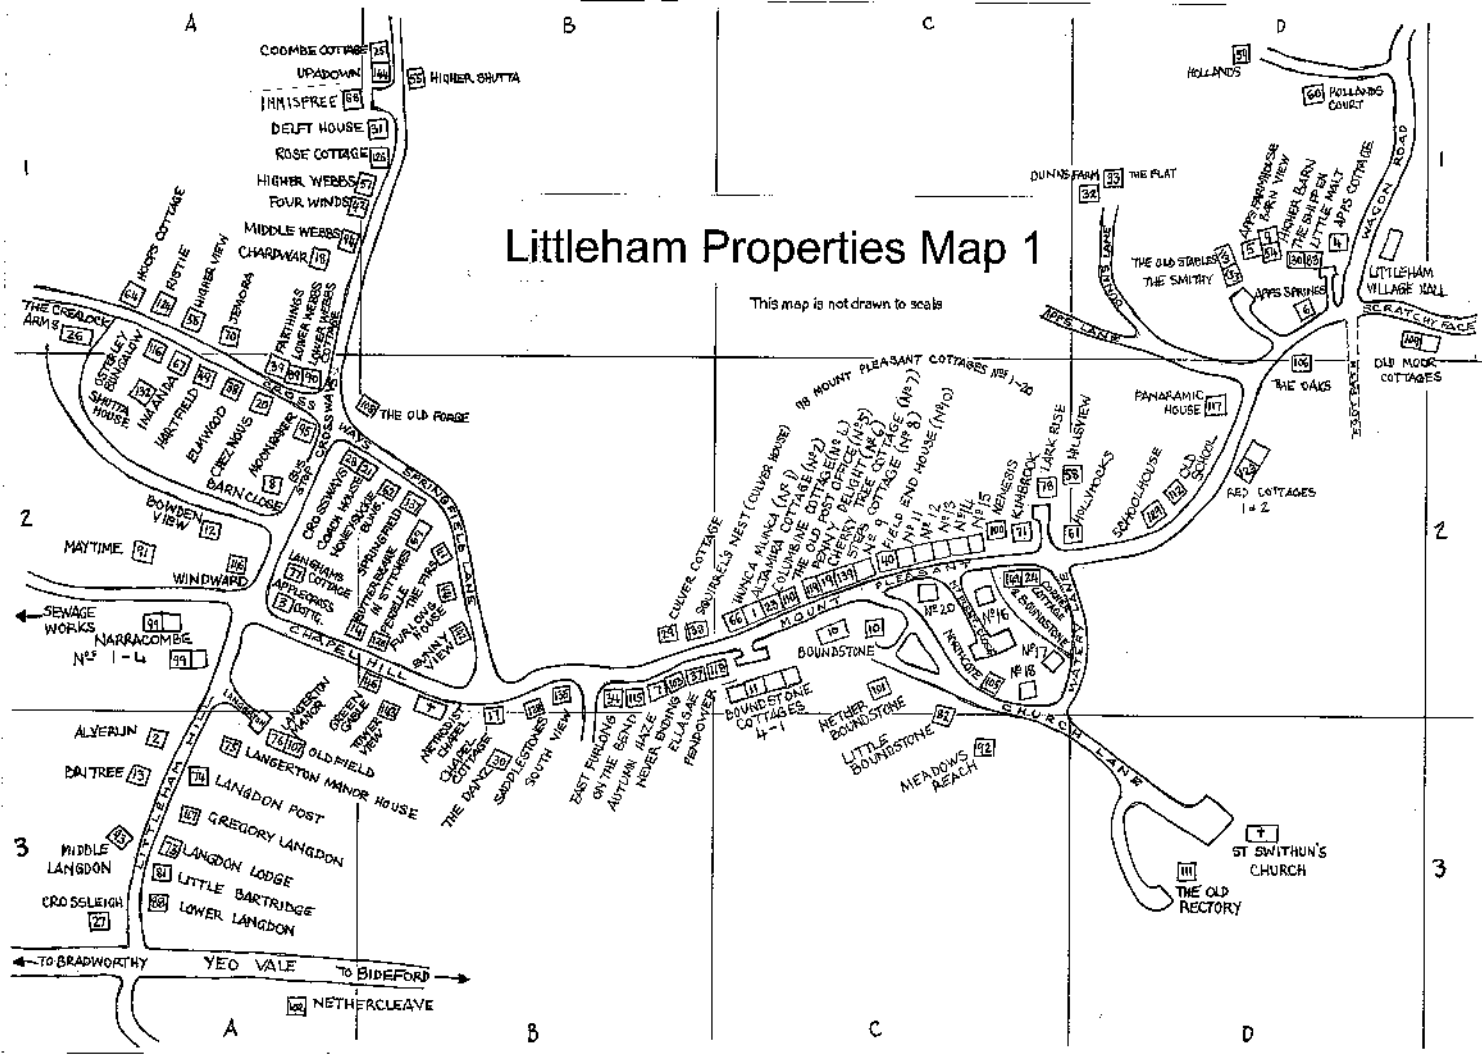

Littleham Properties Map 1

This map is not drawn to scale